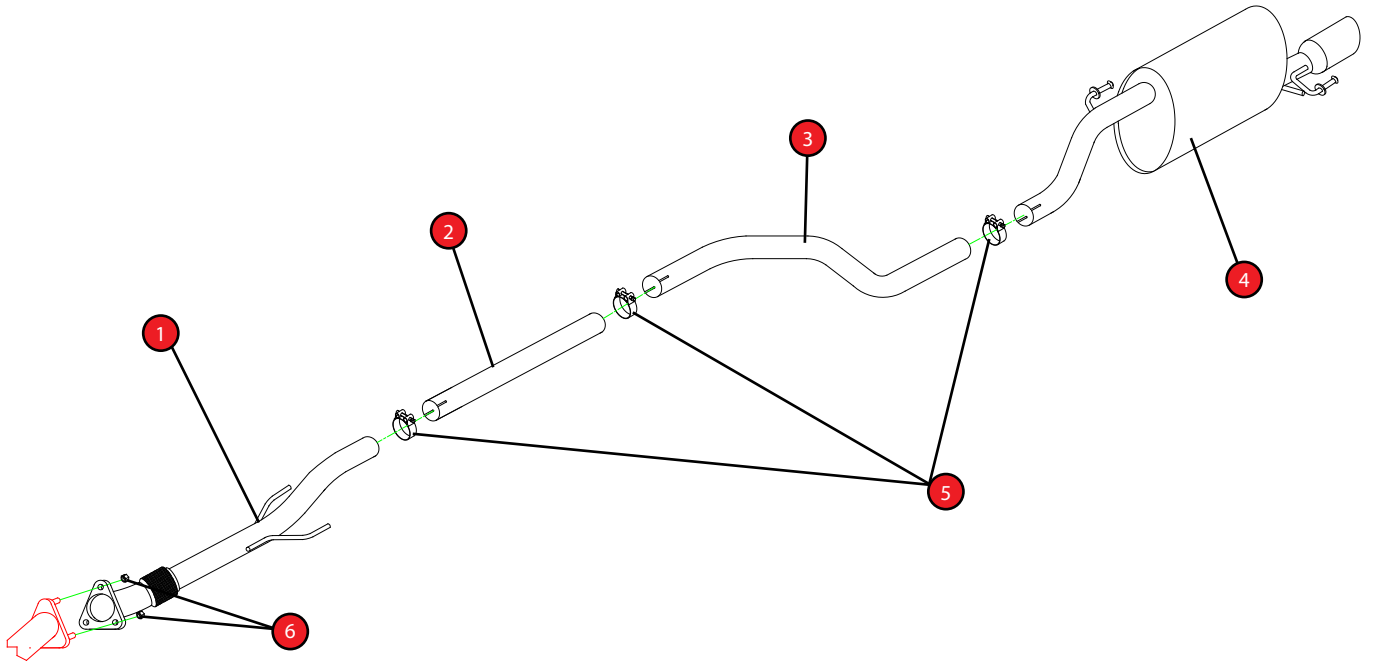

Case 10

CAR	Vauxhall Corsa D 1.0/1.2/1.4 Petrol	PART NO.	SVXS061
YEAR	2006-2014	FIT KITS	226 FK
NOTES	Where not supplied use original fittings. ONLY FITS TO CARS WITH REAR BUMPER CUT OUT.	FEATURES	Pipe diameter:- 63mm/2 1/2"

NO.	PART NO.	DESCRIPTION	QTY
1	828GM	Front Pipe	1
2	805GM	Centre Section	1
3	806GM	Link Pipe	1
4	829GM	Rear Silencer	1
Fit Kit			
5	Z016.10064	65mm H/D Clamps	3
6	Z017.10062	M8 Nyloc Nuts	3

E-MARK	N/A
DATE	05/01/16
ISSUE	00
AUTHORISED	M.Ydlibi

**NOTE:** ENSURE SCORPION SYSTEM IS CLEAR OF MOVING PARTS AND ALL ORIGINAL FUNCTIONS WORK CORRECTLY.

Checked By \_\_\_\_\_